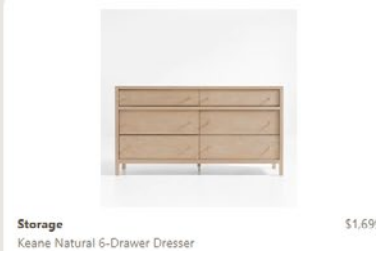

Bedding
100% French Flax Linen Bedding Set | Queen, Lavender

Table Lamp
Paul Lamp

Storage
Keane Natural 6-Drawer Dresser

$1,699