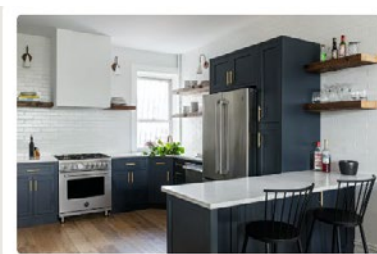

PANORAM CGI

PANORAM CGI