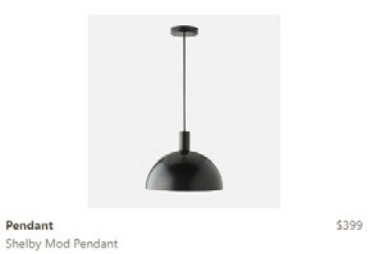

PANORAM CGI

PANORAM CGI